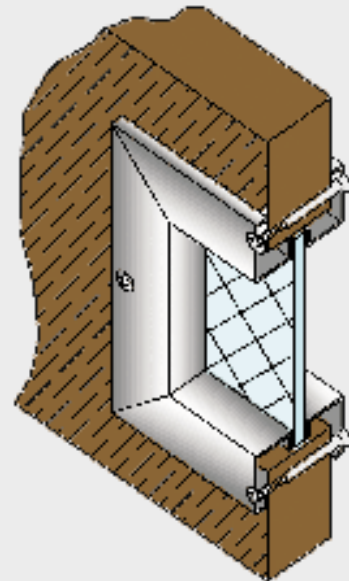

CUSTOM METAL VISION FRAME APPLICATIONS

RELIGIOUS INSTITUTIONS

CHRISTIAN CROSS

LoPro™-CS

ANGLE CROSS

GREEK CROSS

FGS-75-CS
STAR OF DAVID

Drawings Based on 3-0 x 7-0 Door Size

LoPro™

- 20 GA. C.R.S. Frame.
- Protrudes only 5/64" (mm) off the door face.
- For use with 3/16", 1/4", or 5/16" glazing material and 1-3/4" doors.
- Self-attaching installation.

FGS-75

- 18 GA. C.R.S.
- For use with 3/16", 1/4", or 5/16" glazing material and 1-3/4" doors.
- 90 degree angle on glass stop for maximum visible lite area.
- Thru-Bolt installation.