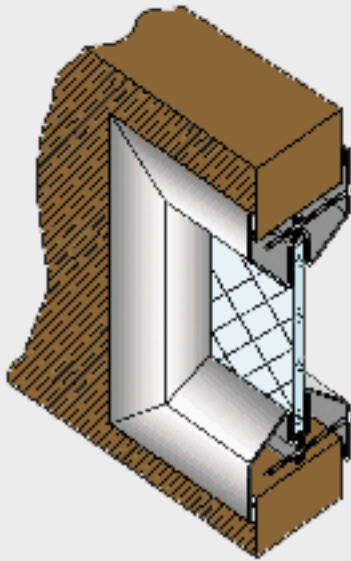

CUSTOM METAL VISION FRAME APPLICATIONS

RELIGIOUS INSTITUTIONS

CHRISTIAN CROSS

LoPro™-CS

ANGLE CROSS

GREEK CROSS

FGS-75-CS
STAR OF DAVID

Drawings Based on 3-0 x 7-0 Door Size

LoPro™

- 20 GA. C.R.S. Frame.
- Protrudes only 5/64" (mm) off the door face.
- For use with 3/16", 1/4", or 5/16" glazing material and 1-3/4" doors.
- Self-attaching installation.

FGS-75

- 18 GA. C.R.S.
- For use with 3/16", 1/4", or 5/16" glazing material and 1-3/4" doors.
- 90 degree angle on glass stop for maximum visible lite area.
- Thru-Bolt installation.