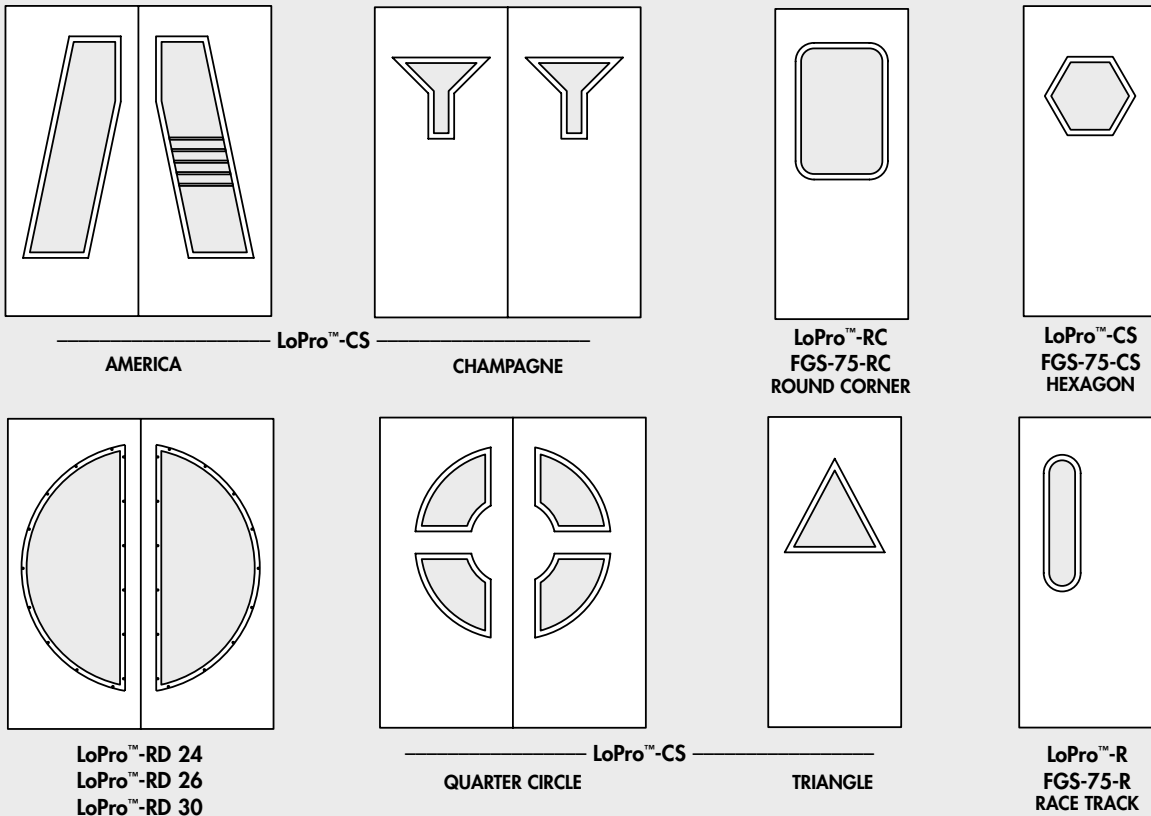

RESTAURANTS, SCHOOLS, BUSINESSES

AMERICA

LoPro™-CS

CHAMPAGNE

LoPro™-RC
FGS-75-RC
ROUND CORNER

LoPro™-CS
FGS-75-CS
HEXAGON

LoPro™-RD 24
LoPro™-RD 26
LoPro™-RD 30

LoPro™-CS
QUARTER CIRCLE

TRIANGLE

LoPro™-R
FGS-75-R
RACE TRACK

Drawings Based on 3-0 x 7-0 Door Size