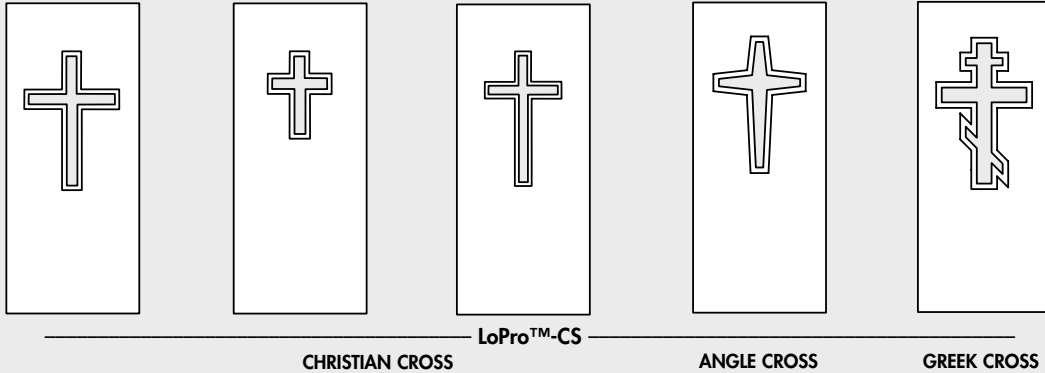

LoPro™ CUSTOM METAL VISION FRAME APPLICATIONS

RELIGIOUS INSTITUTIONS

CHRISTIAN CROSS

LoPro™-CS

ANGLE CROSS

GREEK CROSS

RESTAURANTS, SCHOOLS, BUSINESSES

AMERICA

LoPro™-CS

CHAMPAGNE

LoPro™-RC
FGS-75-RC
ROUND CORNER

LoPro™-CS
FGS-75-CS
HEXAGON

LoPro™-RD 24
LoPro™-RD 26
LoPro™-RD 30

LoPro™-CS
QUARTER CIRCLE

TRIANGLE

LoPro™-R
FGS-75-R
RACE TRACK

Drawings Based on 3-0 x 7-0 Door Size

HOSPITALS AND CONFERENCE ROOMS

Metal Vision Frame with Internal Mini-Blind
1" Insulated Glass Unit

LoPro™-IS-MB

ORDER SIZE & DOOR CUTOUT (Width x Height)	VISIBLE LITE
9 x 37	7 x 35
8 x 65	6 x 63
15 x 65	13 x 63
21 x 37	19 x 35
21 x 65	19 x 63
23 x 37	21 x 35
23 x 49	21 x 47
23 x 65	21 x 63