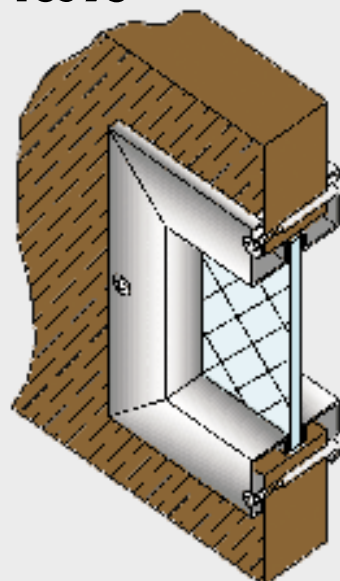

LoPro™-RC  
FGS-75-RC  
ROUND CORNER

LoPro™-CS  
FGS-75-CS  
HEXAGON

Drawings Based on 3-0 x 7-0 Door Size

**LoPro™**

- 20 GA. C.R.S. Frame.
- Protrudes only 5/64" (mm) off the door face.
- For use with 3/16", 1/4", or 5/16" glazing material and 1-3/4" doors.
- Self-attaching installation.

**FGS-75**

- 18 GA. C.R.S.
- For use with 3/16", 1/4", or 5/16" glazing material and 1-3/4" doors.
- 90 degree angle on glass stop for maximum visible lite area.
- Thru-Bolt installation.