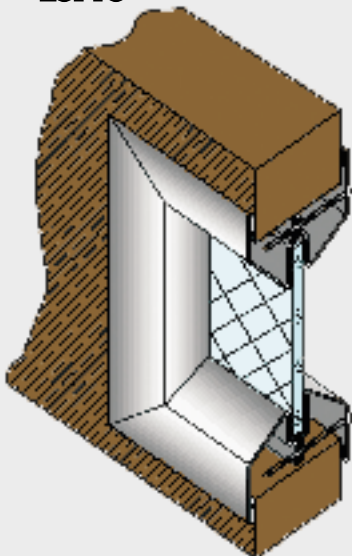

## RESTAURANTS, SCHOOLS, BUSINESSES

LoPro™-CS  
AMERICA

FGS-75-CS  
KEY HOLE

LoPro™-CS  
CHAMPAGNE

LoPro™-RD 24  
LoPro™-RD 26  
LoPro™-RD 30

LoPro™-CS  
QUARTER CIRCLE

TRIANGLE

LoPro™-R  
FGS-75-R  
RACE TRACK

LoPro™-RC  
FGS-75-RC  
ROUND CORNER

LoPro™-CS  
FGS-75-CS  
HEXAGON

Drawings Based on 3-0 x 7-0 Door Size

**LoPro™**

- 20 GA. C.R.S. Frame.
- Protrudes only 5/64" (mm) off the door face.
- For use with 3/16", 1/4", or 5/16" glazing material and 1-3/4" doors.
- Self-attaching installation.

**FGS-75**

- 18 GA. C.R.S.
- For use with 3/16", 1/4", or 5/16" glazing material and 1-3/4" doors.
- 90 degree angle on glass stop for maximum visible lite area.
- Thru-Bolt installation.