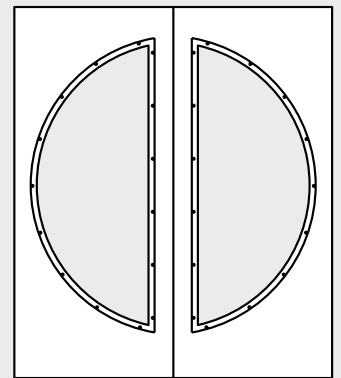

LoPro™-RD 24
LoPro™-RD 26
LoPro™-RD 30